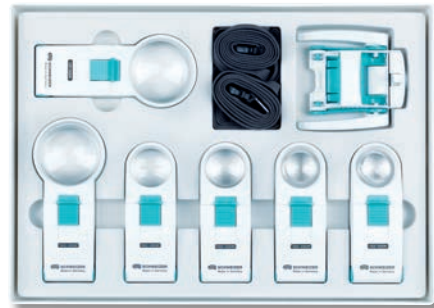

132162 **134162** **136162**

16 D / Ø 60 mm

LED illuminated hand magnifiers

■ ÖKOLUX plus mobil

Portable magnifier with 4-chip SMD LED.

- Very bright, consistent and high-contrast light through the special light emitting diode
- Individually tested light temperatures can reduce the magnification needed
- Low energy consumption and long battery life – easy battery replacement thanks to hinged battery box cover
- Convenient integrated lanyard loop
- Aspheric lightweight lens
- Supplied with microfibre pouch
- 3 AAA alkaline batteries required

Box ÖKOLUX plus mobil high power lenses

132022 **134022** **136022**

Contents: 56 D Ø 35 mm, 48 D Ø 35 mm, 39 D Ø 35 mm, 28 D Ø 35 mm, 24 D Ø 55 mm, 20 D Ø 55 mm, base, 5 lanyards

Box ÖKOLUX plus mobil low power lenses

- Individually tested light temperatures can reduce the magnification needed
- Inclination of 8 D magnification head convertible for right or left-handed use
- Very bright, consistent and high-contrast light through the special light emitting diode
- Ideal illumination of the reading material or viewing object enhanced by light-coloured material of the closed magnification head
- Low energy consumption and long battery life – easy battery replacement thanks to hinged battery box cover
- Aspheric lightweight lens
- 3 AA alkaline batteries required