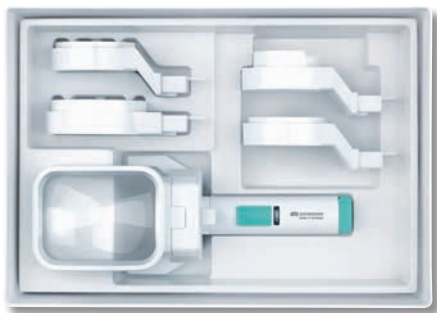

Light temperatures: 2700 K 4500 K 6500 K

LED illuminated stand magnifiers

MODULAR LED

Battery operated illuminated stand magnifier with three 4-chip SMD LEDs available in 3 light temperatures.

- Easily interchangeable open magnification heads, available in different magnification powers
- Possibility to write under the low power lenses
- Individually tested light temperatures can reduce the magnification needed
- Adjustable reading inclination for right or left-handed use
- Very bright, consistent and high-contrast light through 3 precisely aligned special light emitting diodes
- Low energy consumption and long battery life – easy battery replacement thanks to hinged battery box cover
- Aspheric lightweight lenses
- 3 AA alkaline batteries required

198002 Box MODULAR LED for testing

Contents: Heads 16 D, 12 D, 8 D
and basic units 2700 K, 4500 K, 6500 K

Box MODULAR LED

198022 **198042** **198062**

Contents: Heads 28 D, 20 D, 16 D, 12 D, 8 D and basic unit

Box MODULAR LED, TWIN-Lux LED

198122 **198142** **198162**

Contents: Heads 16 D, 12 D, 8 D and basic unit, battery operated TWIN-Lux LED

155002 Pack of 3 AA alkaline batteries

MODULAR basic unit

182222 **182242** **182262**

Easily interchangeable battery operated basic unit (handle with fixed tilting part). Tilting part can be swivelled for right or left-handed use

190102 Head MODULAR
28 D / Ø 35 mm

191102 Head MODULAR
20 D / Ø 55 mm