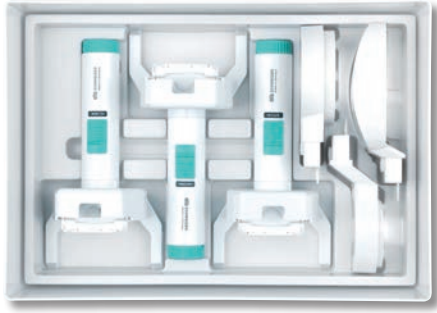

Light temperatures: 2700 K 4500 K 6500 K

LED illuminated stand magnifiers

MODULAR LED

Battery operated illuminated stand magnifier with three 4-chip SMD LEDs available in 3 light temperatures.

- Easily interchangeable open magnification heads, available in different magnification powers
- Possibility to write under the low power lenses
- Individually tested light temperatures can reduce the magnification needed
- Adjustable reading inclination for right or left-handed use
- Very bright, consistent and high-contrast light through 3 precisely aligned special light emitting diodes
- Low energy consumption and long battery life – easy battery replacement thanks to hinged battery box cover
- Aspheric lightweight lenses
- 3 AA alkaline batteries required

198002 Box MODULAR LED for testing

Contents: Heads 16 D, 12 D, 8 D
and basic units 2700 K, 4500 K, 6500 K

Box MODULAR LED

198022 **198042** **198062**

Contents: Heads 28 D, 20 D, 16 D, 12 D, 8 D and basic unit

Box MODULAR LED, TWIN-Lux LED

198122 **198142** **198162**

Contents: Heads 16 D, 12 D, 8 D and basic unit, battery operated TWIN-Lux LED

155002 Pack of 3 AA alkaline batteries

MODULAR basic unit

182222 **182242** **182262**

Easily interchangeable battery operated basic unit (handle with fixed tilting part). Tilting part can be swivelled for right or left-handed use

190102 Head MODULAR
28 D / Ø 35 mm

191102 Head MODULAR
20 D / Ø 55 mm